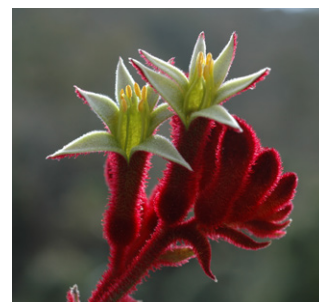

BUSH GEMS[®]

— Kangaroo Paw —

Bush Ballad[Ⓛ]
H: 60cm W: 50cm

Bush Blitz[Ⓛ]
H: 70cm W: 50cm

Bush Dance[Ⓛ]
H: 60cm W: 45cm

Bush Diamond[Ⓛ]
H: 60cm W: 45cm

Bush Pearl[Ⓛ]
H: 50cm W: 45cm

Bush Tenacity[Ⓛ]
H: 60cm W: 45cm

Bush Bonanza[Ⓛ]
H: 60cm W: 45cm

Bush Crystal[Ⓛ]
H: 80cm W: 50cm

Bush Elegance[Ⓛ]
H: 60cm W: 45cm

Bush Inferno[Ⓛ]
H: 60cm W: 45cm

Bush Volcano[Ⓛ]
H: 80cm W: 1m

Bush Fury[Ⓛ]
H: 1.2m W: 1.5m

For more information on Ramm Botanicals varieties - plant facts, care or where to purchase, please contact Ramm Botanicals.