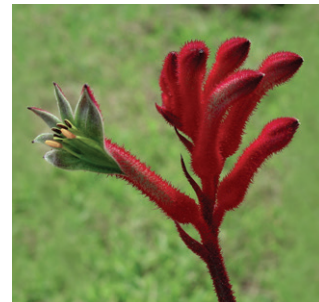

BUSH GEMS[®]

— Kangaroo Paw —

Bush Ballad[Ⓛ]
H: 60cm W: 50cm

Bush Blitz[Ⓛ]
H: 70cm W: 50cm

Bush Dance[Ⓛ]
H: 60cm W: 45cm

Bush Diamond[Ⓛ]
H: 60cm W: 45cm

Bush Pearl[Ⓛ]
H: 50cm W: 45cm

Bush Tenacity[Ⓛ]
H: 60cm W: 45cm

Bush Bonanza[Ⓛ]
H: 60cm W: 45cm

Bush Crystal[Ⓛ]
H: 80cm W: 50cm

Bush Elegance[Ⓛ]
H: 60cm W: 45cm

Bush Inferno[Ⓛ]
H: 60cm W: 45cm

Bush Volcano[Ⓛ]
H: 80cm W: 1m

Bush Fury[Ⓛ]
H: 1.2m W: 1.5m

For more information on Ramm Botanicals varieties - plant facts, care or where to purchase, please contact Ramm Botanicals.